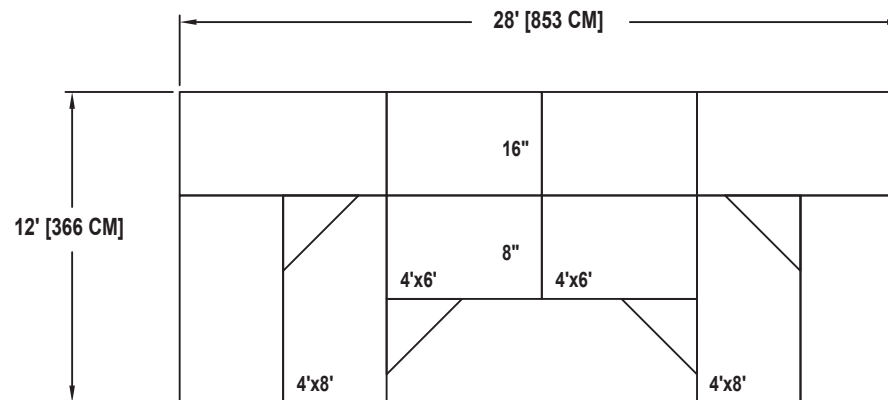

BAND / ORCHESTRA RECTANGULAR RISER SET

NO. 415

SEATING CAPACITY IS 30 WITHOUT USING THE FLOOR.
SEATING CAPACITY IS 36 WITH A ROW ON THE FLOOR.
SEATING CAPACITY IS BASED ON 32" CHAIR SPACING.

Drawing 100A310_A
Sheet 19 of 26